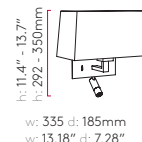

Design may change in order to comply with ETL