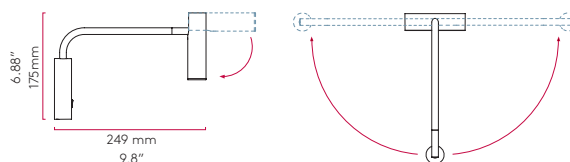

ENNA WALL

CLASS 1

Wh 7726   Bk 7727   MG 7728

● LED 1 x 3w (incl.) 2700K 116 lm CRI 80

Design may change in order to comply with ETL