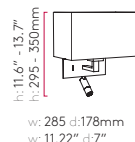

Design may change in order to comply with ETL