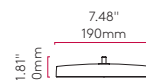

ATELIER DESK BASE

* For use with: Atelier Clamp (4568), Atelier Desk Base (4562,4563,4564), Atelier Floor Base (4565,4566,4567)
Design may change in order to comply with ETL