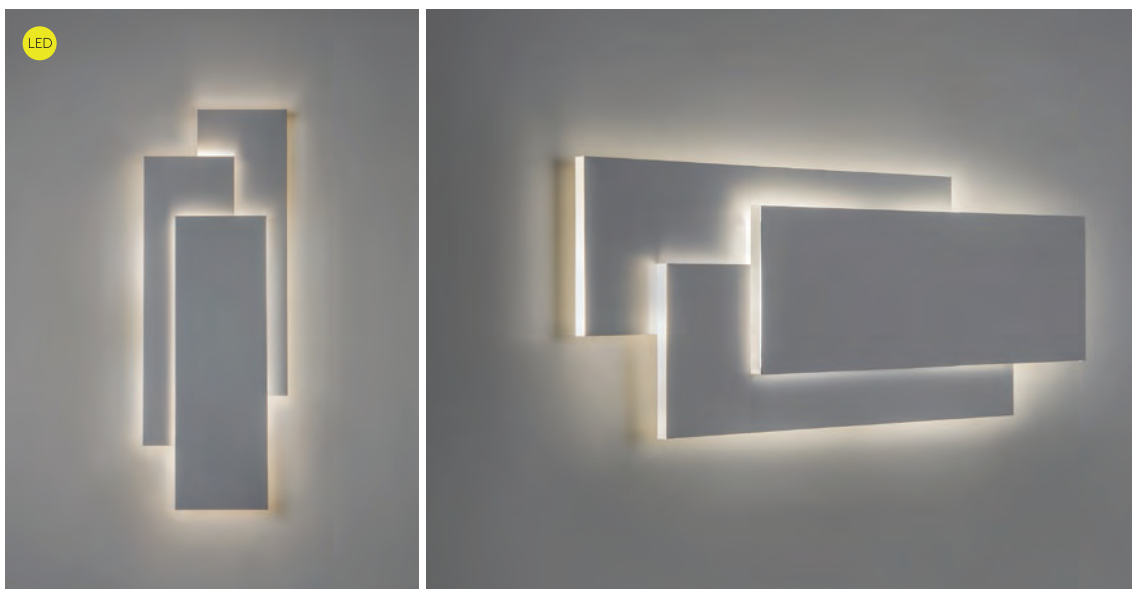

TOKYO CLASSIC (7749)

TOKYO CLASSIC

CLASS 1

ADA

PC WG 7749

E26 1 x 60w max (excl.)
h.130mm w.300mm d.160mm / h.5.1" w.11.81" d.6.29"

Design may change in order to comply with ETL

EDGE 560