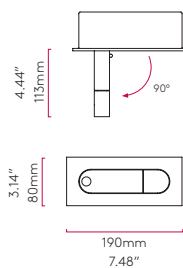

DIGIT

CLASS 1

ADA

PC 7209 MN 7210 Br 7211 MG 7774

● LED 1 x 3w (incl.) 2700K 114 lm CRI 85

This product can be oriented for use on either the left or right hand side of the bed.

Switches on when opened.

Supplied with integral junction box