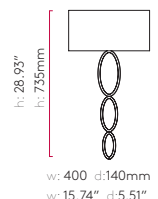

SHADE OPTIONS

Shade sold separately

SEMI DRUM 400

- **Wh** 4160
- **Bk** 4159
- **Oy** 4161

Suitable for 4" x 4" junction box fit

Design may change in order to comply with ETL