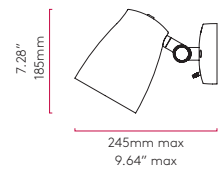

ATELIER

CLASS 1

WALL

PA 7732   **Wh** 7733   **Bk** 7734

E26 1 x 29w max (excl.)

Design may change in order to comply with ETL