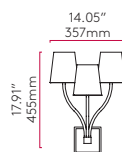

SHADE OPTIONS

Shade sold separately

CONE 145

- 4129
- 4130
- 4131

Suitable for 4" x 4" junction box fit