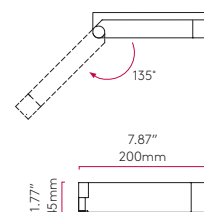

This product can be oriented for use on either the left or right hand side of the bed.

Switches on when opened.

Supplied with integral junction box