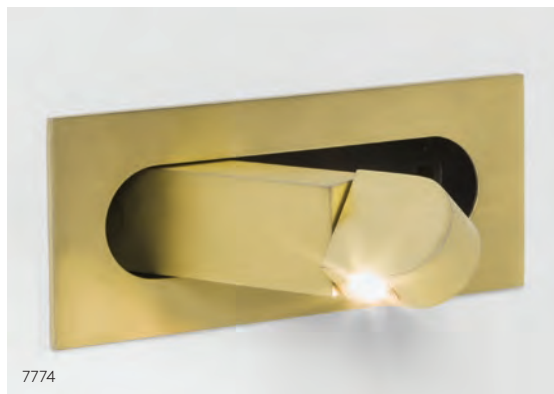

LED

7774

DIGIT

CLASS 1

ADA

PC 7209 MN 7210 Br 7211 MG 7774

● LED 1 x 3w (incl.) 2700K 114 lm CRI 85

This product can be oriented for use on either the left or right hand side of the bed.

Switches on when opened.

Supplied with integral junction box