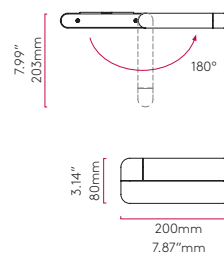

CORSA

CLASS 1 ADA

PC 7215 **MN** 7216 **Br** 7218

● LED 1 x 1w (incl.) 2700K 61 lm CRI 85

This product can be oriented for use on either the left or right hand side of the bed.

Switches on when opened.

Supplied with integral junction box