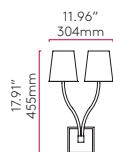

SHADE OPTIONS

Shade sold separately

CONE 145

- 4129
- 4130
- 4131

Suitable for 4" x 4" junction box fit