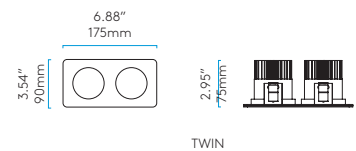

TWIN

Wh 5669

● LED 2 x 10w (incl.) 3000K 1191 lm CRI 80
h.175mm w.90mm d.90mm / h.6.88" w.3.54" d.3.54"

▼ 350mA remote power supply required