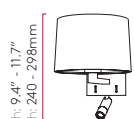

w: 215 d: 247mm
w: 8.46" d: 9.72"

w: 215 d: 224mm
w: 8.46" d: 9.72"

w: 177 d: 224mm
w: 8.46" d: 9.72"

Design may change in order to comply with ETL

7680 + 4003

7681 + 4001

7679 + 4035

PARK LANE READER