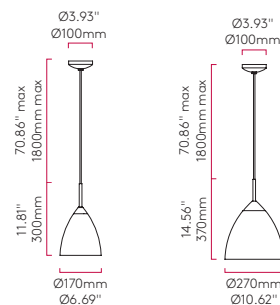

Design may change in order to comply with ETL