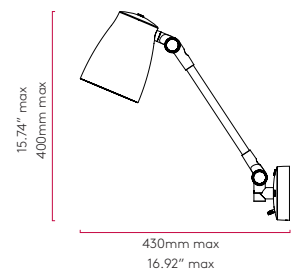

ATELIER GRANDE

WALL

CLASS 1

PA 7735 Wh 7737 Bk 7736

E26 1 x 29w max (excl.)

Supplied with removable plug and lead set

Design may change in order to comply with ETL