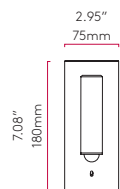

UNSWITCHED

PC 7223 **AA** 7224 **Br** 7225 **Wh** 7226 **MG** 7772

● LED 1 x 3w (incl.) 2700K 80 lm CRI 85

Supplied with integral junction box