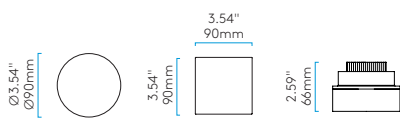

PC 5697 ● LED 9.8w (incl.) 3000K 502 lm CRI 80
 Ø.90mm d.36mm / Ø.3.34" d.1.4"

45

PC 5696 ● LED 2.3w (incl.) 3000K 95 lm CRI 80
 Ø.45mm d.22mm / Ø.1.77" d.0.86"

90 ROUND / 90 SQUARE

SQUARE

90

PC 5698 ● LED 9.8w (incl.) 3000K 502 lm CRI 80
 h.45mm w.45mm d.22mm / h.1.77" w.1.77" d.0.86"