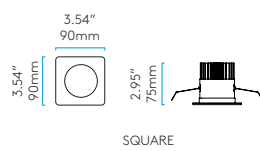

TWIN

Wh 5669

● LED 2 x 10w (incl.) 3000K 1191 lm CRI 80
h.175mm w.90mm d.90mm / h.6.88" w.3.54" d.3.54"

▼ 350mA remote power supply required