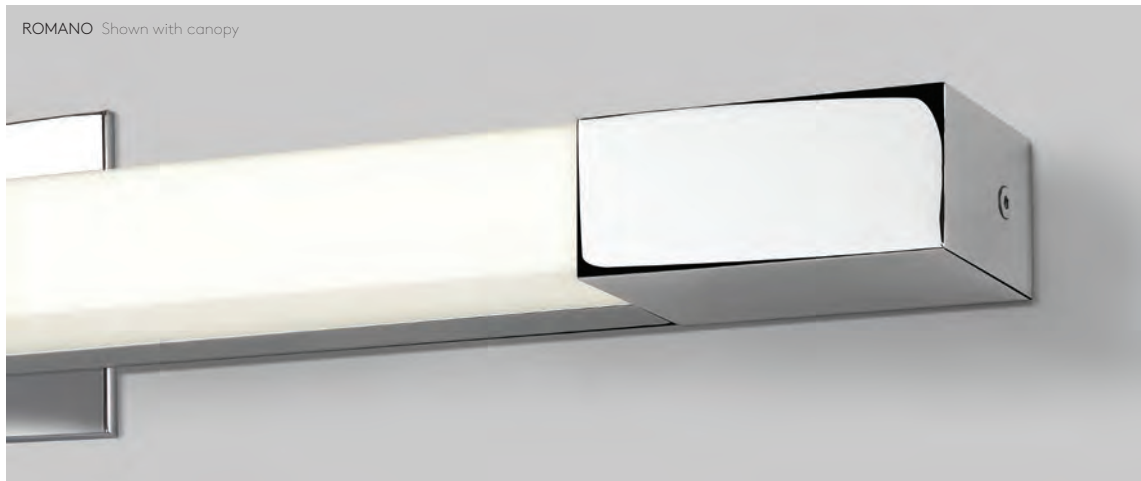

ROMANO

CLASS 1 DAMP LOCATION ADA

24

PC 7380

T5 1 x 14w (excl.)
h.610mm w.40mm d.60mm / h.24" w.1.57" d.2.36"

PC 7237

T5 HO 1 x 24w (excl.)
h.610mm w.40mm d.60mm / h.24" w.1.57" d.2.36"

36

PC 7381

T5 1 x 21w (excl.)
h.915mm w.40mm d.60mm / h.36" w.1.57" d.2.36"

PC 7238

T5 HO 1 x 39w (excl.)
h.915mm w.40mm d.60mm / h.36" w.1.57" d.2.36"

48

PC 7382

T5 1 x 28w (excl.)
h.1219mm w.40mm d.60mm / h.48" w.1.57" d.2.36"

Canopy supplied, suitable for either 4" junction box or ½" conduit mounting