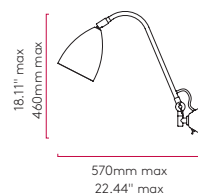

Design may change in order to comply with ETL

7688

7689

JOEL GRANDE

WALL

- PC 7686
- Bk PC 7687
- Cr 7688
- MG 7689

CLASS 1

E26 1 x 43w max (excl.)