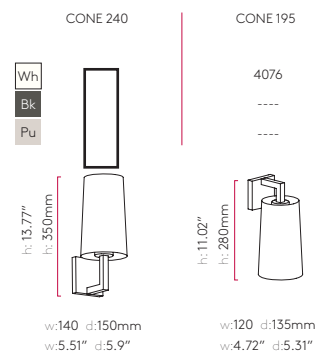

CLASS 1

MN 7315 **Br** 7316 **MG** 7776

E26 1 x 60w max (excl.)

SHADE OPTIONS

Shade sold separately

Suitable for 4" x 4" junction box fit

7290 + 4065

SOFIA WALL