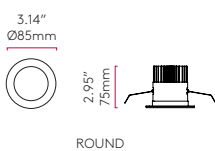

TWIN

Wh 5669

● LED 2 x 10w (incl.) 3000K 1191 lm CRI 80
h.175mm w.90mm d.90mm / h.6.88" w.3.54" d.3.54"

▼ 350mA remote power supply required