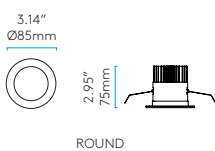

TWIN

Wh 5669

● LED 2 x 10w (incl.) 3000K 1191 lm CRI 80
h.175mm w.90mm d.90mm / h.6.88" w.3.54" d.3.54"

▼ 350mA remote power supply required