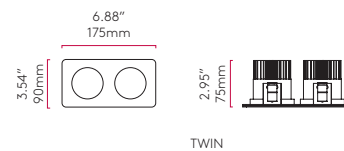

TWIN

Wh 5669

● LED 2 x 10w (incl.) 3000K 1191 lm CRI 80
h.175mm w.90mm d.90mm / h.6.88" w.3.54" d.3.54"

▼ 350mA remote power supply required