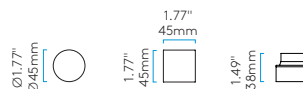

45 ROUND / 45 SQUARE

▼ 350mA remote power supply required