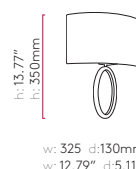

SHADE OPTIONS

Shade sold separately

LIMA SHADE

- Wh 4135
- Bk 4136
- Oy 4137

Suitable for 4" x 4" junction box fit