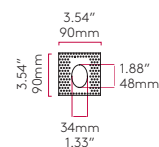

LEROS TRIMLESS

CLASS 2*

Wh 7763

● LED 1 x 1w (incl.) 2700K 30 lm CRI 85