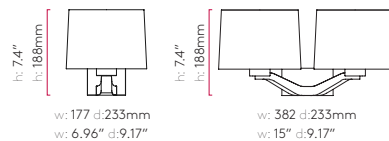

TWIN

PC 7658   **MN** 7659   **Br** 7660   E26 2 x 60w max (excl.)

SHADE OPTIONS

Shade sold separately

TAPERED DRUM 135

Wh 4049
Bk 4050   **Oy** 4064

Design may change in order to comply with ETL