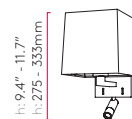

w: 215 d: 247mm
w: 8.46" d: 9.72"

w: 215 d: 224mm
w: 8.46" d: 9.72"

w: 177 d: 224mm
w: 8.46" d: 9.72"

Design may change in order to comply with ETL

7680 + 4003

7681 + 4001

7679 + 4035

PARK LANE READER