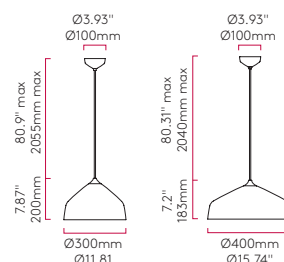

Design may change in order to comply with ETL