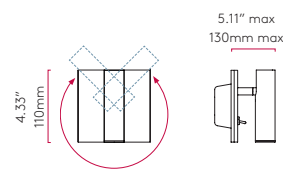

UNSWITCHED

- PC 7759
- MN 7758
- Br 7757
- Wh 7760
- Bk 7761
- MG 7756

● LED 1 x 3w (incl.) 2700K 95 lm CRI 80

Suitable for 4" x 4" junction box fit
Design may change in order to comply with ETL