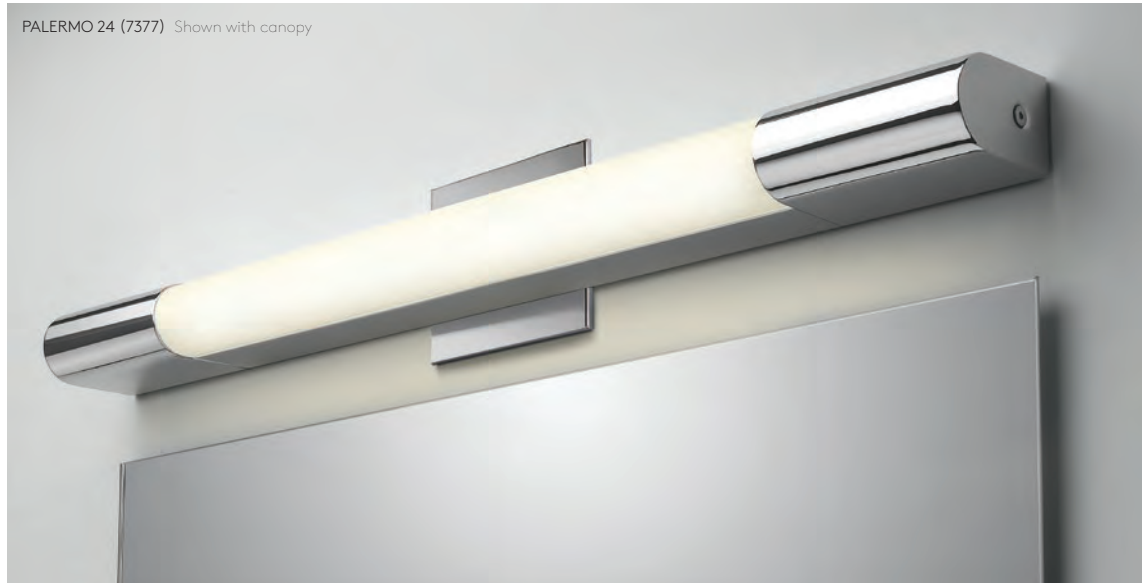

PALERMO

CLASS 1 DAMP LOCATION ADA

24

PC 7377

T5 1 x 14w (incl.)
h.610mm w.40mm d.60mm / h.24" w.1.57" d.2.36"

PC 7235

T5 HO 1 x 24w (excl.)
h.610mm w.40mm d.60mm / h.24" w.1.57" d.2.36"

36

PC 7378

T5 1 x 21w (incl.)
h.915mm w.40mm d.60mm / h.36" w.1.57" d.2.36"

PC 7236

T5 HO 1 x 39w (excl.)
h.915mm w.40mm d.60mm / h.36" w.1.57" d.2.36"

48

PC 7379

T5 1 x 28w (excl.)
h.1219mm w.40mm d.60mm / h.48" w.1.57" d.2.36"

Canopy supplied, suitable for either 4" junction box or ½" conduit mounting