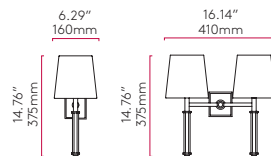

SHADE OPTIONS

Shade sold separately

CONE 160

- 4138
- 4139
- 4140

Suitable for 4" x 4" junction box fit