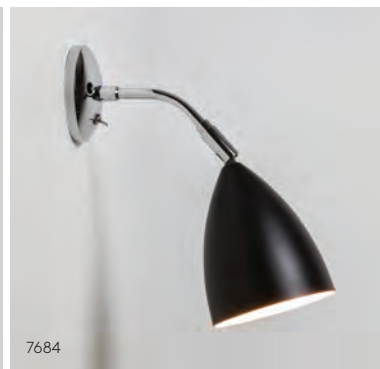

JOEL

WALL

PC 7683
Bk PC 7684
Cr 7685

CLASS 1

E26 1 x 43w max (excl.)

Design may change in order to comply with ETL