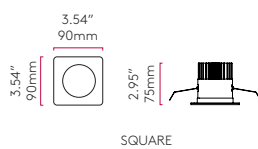

TWIN

Wh 5669

● LED 2 x 10w (incl.) 3000K 1191 lm CRI 80
h.175mm w.90mm d.90mm / h.6.88" w.3.54" d.3.54"

▼ 350mA remote power supply required