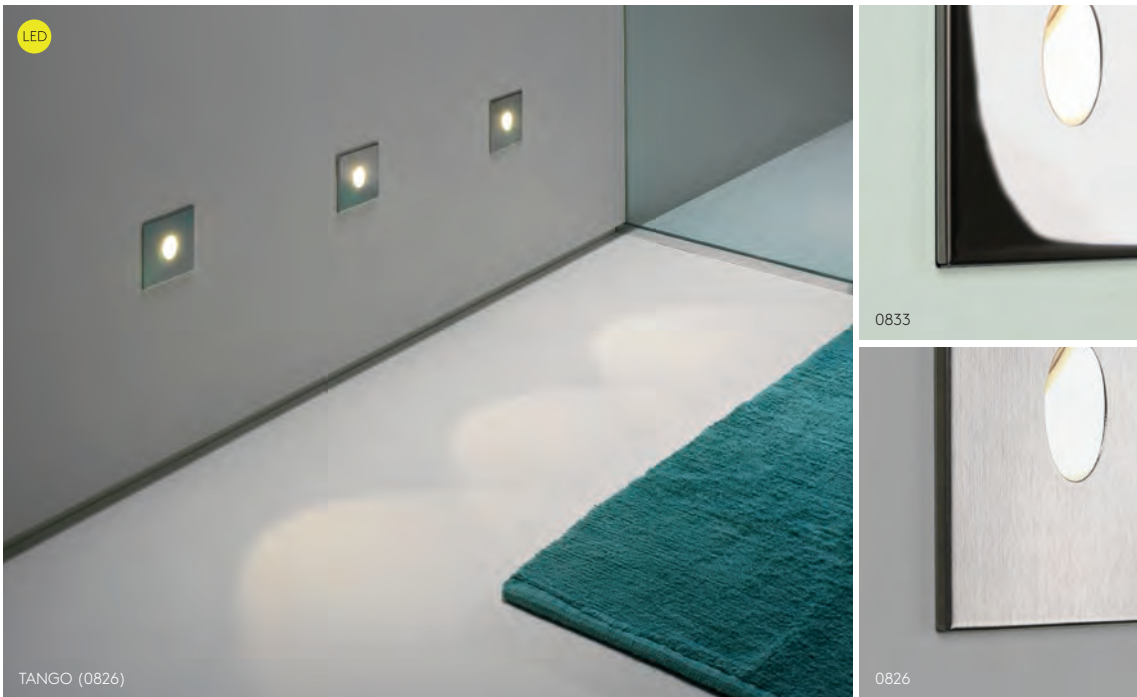

TANGO

CLASS 2 **▼** DAMP LOCATION ADA

PC 0833 **BSS** 0826 **Wh** 0825 **PS** 0831

LED 1 x 1w (incl.) 3000k
h.70wmm w.70mm d.100mm / h.2.75" w.2.75" d.3.93"

▼ 350mA remote power supply required