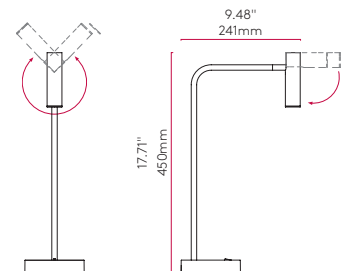

ENNA

DESK

CLASS 1

ETL
PENDING

Wh 7723 Bk 7724 MG 7725

● LED 1 x 3w (incl.) 2700K 124 lm CRI 80

Design may change in order to comply with ETL