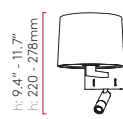

w: 215 d: 247mm
w: 8.46" d: 9.72"

w: 215 d: 224mm
w: 8.46" d: 9.72"

w: 177 d: 224mm
w: 8.46" d: 9.72"

Design may change in order to comply with ETL

7680 + 4003

7681 + 4001

7679 + 4035

PARK LANE READER