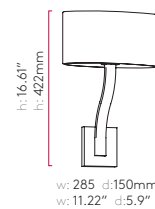

SHADE OPTIONS

Shade sold separately

OVAL

- Wh 4054
- Bk 4055
- Cy 4065
- Pu 4169

Suitable for 4" x 4" junction box fit