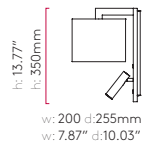

SHADE OPTIONS

Shade sold separately

DRUM 200

Wh	4174
Bk	4175
Oy	4176

Design may change in order to comply with ETL