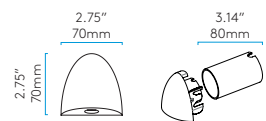

ORPHEUS

CLASS 2* DAMP LOCATION ADA

PC 7369 **Wh** 7370

● LED 3w (incl.) 2700K 65lm CRI 80
h.100mm w.35mm d.50mm / h.3.93" w.1.37" d.1.96"