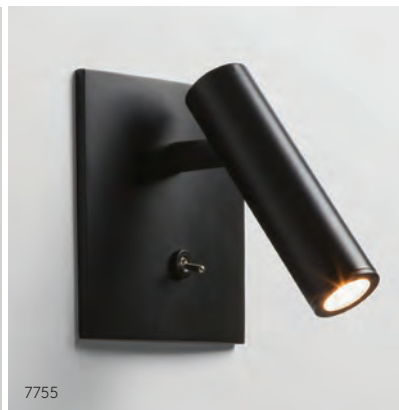

Design may change in order to comply with ETL

ENNA WALL

CLASS 1

Wh 7726 Bk 7727 MG 7728

● LED 1 x 3w (incl.) 2700K 116 lm CRI 80

Design may change in order to comply with ETL

ENNA SQUARE

CLASS1 ADA 